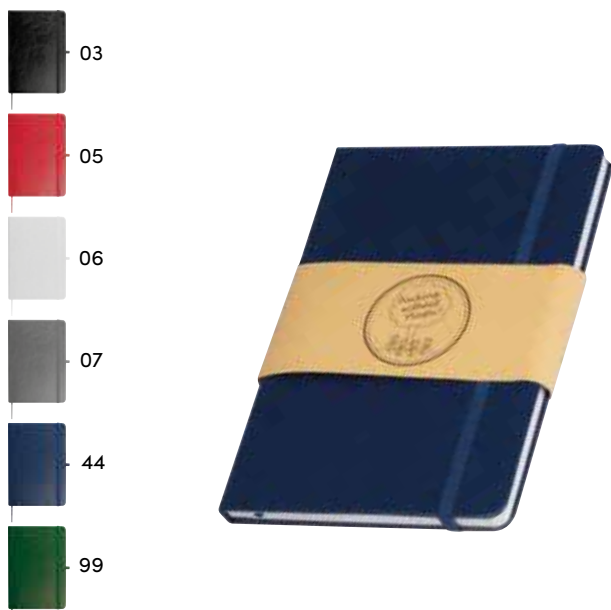

A5 ECO RECYCLED

23748

Caiet notes A5

Bloc notes cu copertă din PU reciclat, dimensiuni A5, 192 pagini liniate, bandă elastică pentru fixare și buclă pentru pix.

RPU notebook

Our recycled PU notebook with 192 lined recycled pages, elastic band to close and pen loop. Your logo will be printed on the cover.

14,6 x 1,4 x 21 cm | T2,DT,UV | KS