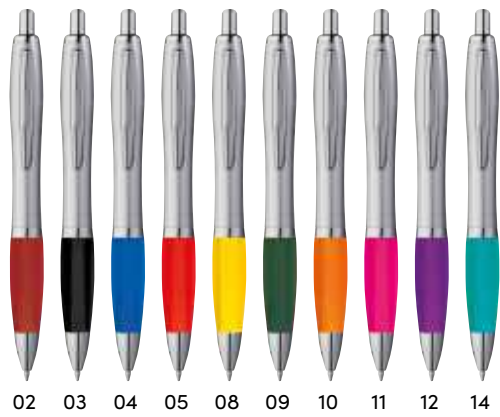

02 03 04 05 08 09 10 11 12 14