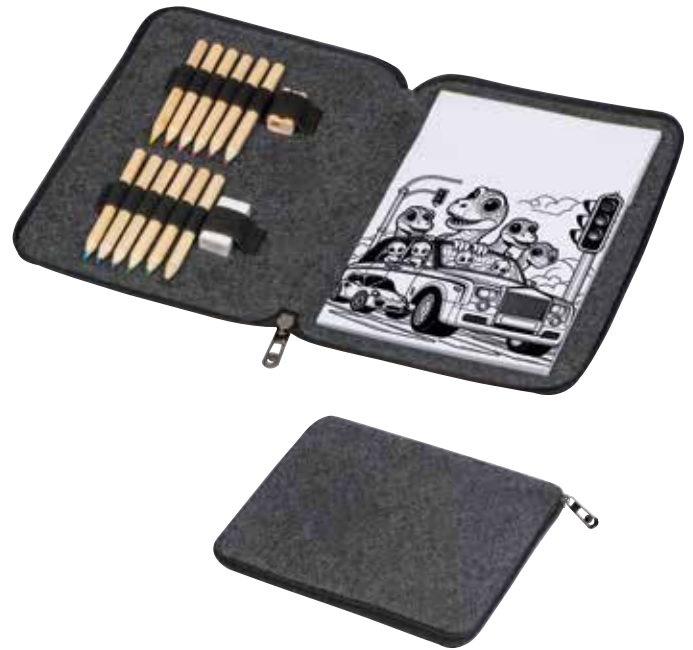

24378

Set de desen în etui din păsă

Set de colorat pentru copii cu 12 creioane colorate, o radieră, un ascuțitor și 50 de motive diferite de colorat.

Colouring set in felt case

Children's colouring set with 12 coloured pencils, an eraser, a sharpener and 50 different motifs to colour in. We will print your logo on the outside of the felt case.

✂ 17 × 22 × 1,7 cm | ☒ DT,S2 | ☐ N