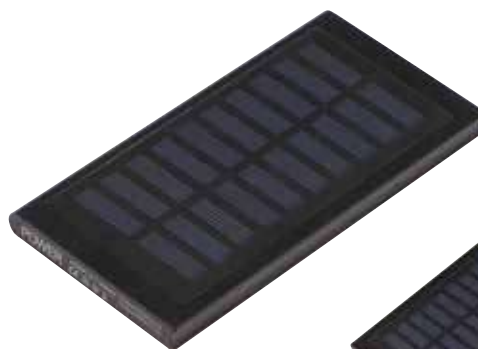

🔋 4 000 mAh ⓘ CABLE INCLUDED

30824

Power bank solar 8000mAh

Baterie externă solar cu capacitate de 8000 mAh și cablu de încărcare. Vă permite să încărcați telefonul sau tableta de mai multe ori.

Solar powerbank - 8,000 mAh

Solar powerbank made of metal, with 8,000 mAh capacity and USB charging cable. It allows you to charge your smartphone or tablet several times. We will engrave your logo on the back.

📏 15,2 × 7,5 × 1 cm | 📦 G3,T3 | 🏢 K