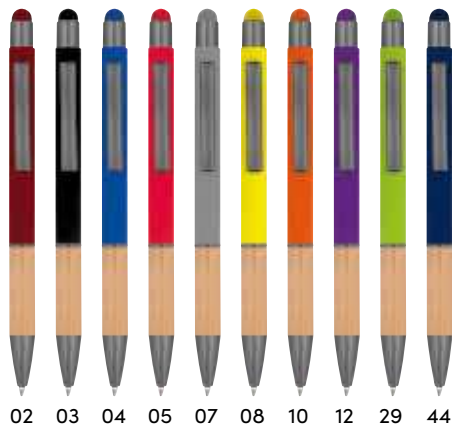

i TOUCH FUNCTION

13581

Pix cu grip din bambus

Pix din aluminiu cu mină cu cerneală albastră, funcție touch, aplicații mate, argintii și zona de grip din bambus.

Ball pen with bamboo grip zone

Ball pen made of aluminium with blue-writing refill, touch function, matte silver applications and a bamboo grip zone. Your logo will be engraved on the right side to the right of the clip.

✂️ $\varnothing 1 \times 14,9 \text{ cm}$ | ☒ G1,UV | ☒ P