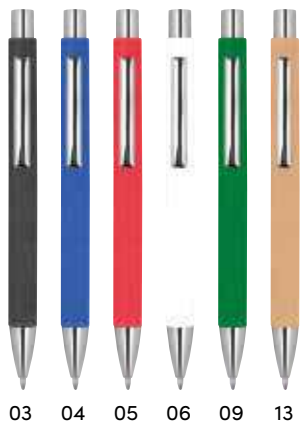

03 04 05 06 09 13

ECO

13935

Pix din carton

Pix ecologic cu mină albastră, tijă din hârtie și clip metalic.

Paper pen

Environmentally friendly blue-writing pen with paper barrel and metal clip. We print your logo on the barrel.

✂️ ø 1,1 x 14,4 cm | 📦 T1 | 🏠 N