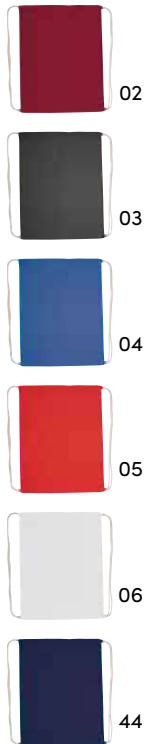

Gym bag made of environmentally friendly, natural-coloured cotton, ideal for sports utensils or for clothes on journeys. We will print your logo on one side of the bag.

37,5 × 0,3 × 46 cm | S2,DT,S1 | N