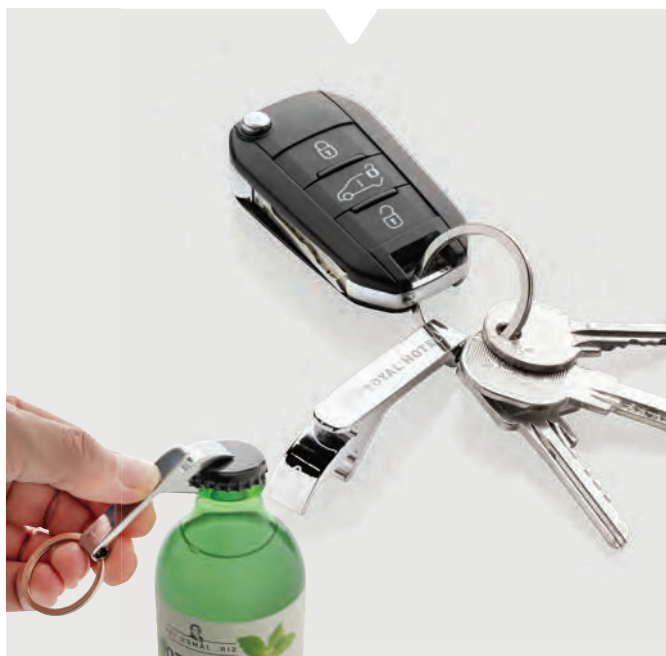

P191.6002

new

Breloc chei deschizator de sticle din zinc reciclat RCS

Aliaj de zinc reciclat **Dimensiune** 6 x 1,7 x 1 cm
Dimensiune max. de imprimare 40 x 6 mm **Tehnică de imprimare** Gravare cu laser

This product contains 80% RCS certified recycled zinc alloy, CERTIFIED BY CONTROL UNION CU1162221

P191.6401

new

Breloc premium din zinc reciclat RCS

Aliaj de zinc reciclat **Dimensiune** 6 x 2 x 0,4 cm
Dimensiune max. de imprimare 15 x 35 mm **Tehnică de imprimare** Gravare cu laser

This product contains 60% RCS certified recycled zinc alloy, CERTIFIED BY CONTROL UNION CU1162221