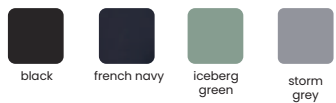

T9603

Hanorac microfleece cu fermoar Iqonia Talung din rpoliester

Micro fleece • 100% poliester reciclat • Gramaj 240 GSM • Medium fit **Dimensiune** 81,5 x 76 x 3,5 cm **Dimensiune max. de imprimare** 100 x 100 mm **Tehnică de imprimare** Transfer serigrafic