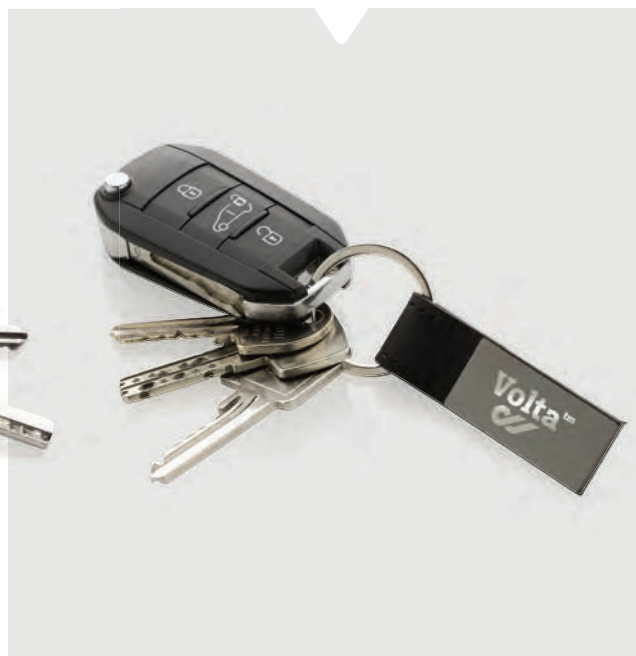

P191.6002

new

Breloc chei deschizator de sticle din zinc reciclat RCS

Aliaj de zinc reciclat **Dimensiune** 6 x 1,7 x 1 cm
Dimensiune max. de imprimare 40 x 6 mm **Tehnică de imprimare** Gravare cu laser

This product contains 80% RCS certified recycled zinc alloy, CERTIFIED BY CONTROL UNION CU1162221

P191.6401

new

Breloc premium din zinc reciclat RCS

Aliaj de zinc reciclat **Dimensiune** 6 x 2 x 0,4 cm
Dimensiune max. de imprimare 15 x 35 mm **Tehnică de imprimare** Gravare cu laser

This product contains 60% RCS certified recycled zinc alloy, CERTIFIED BY CONTROL UNION CU1162221