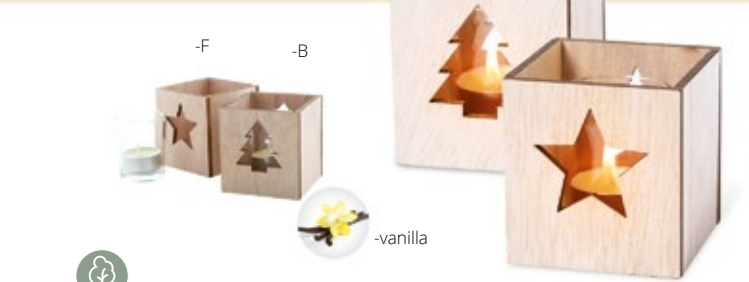

Jarlsberg AP808066

Bamboo cheese knife set in Christmas design, with Christmas tree shaped cutting board and 2 stainless steel cheese knives. In kraft paper box. **Size:** 195×250×20 mm **Printing:** E3, P2(2)

Sandtrask AP718233

Bamboo cooking spoon with die-cut Christmas design. **Size:** 240×50 mm **Printing:** E2, P2(2)

-B
95×95×20 mm

-A
95×95×20 mm

-C
95×95×20 mm

-vanilla

Rognan AP800784

Bamboo Christmas candle holder with vanilla scented plant-based wax light candle. Burn time: 4 hours. In kraft paper box. **Printing:** E2, P2(2)

-F -B

-vanilla

Keylax AP722056

Vanilla scented tea light candle in glass jar and wooden candle holder with die-cut Christmas decoration. **Size:** 75×80×75 mm **Printing:** E2, P2(4)

-vanilla

Lilnax AP732234-01

Vanilla scented wax candle in glass holder, with wooden lid with snowflake decoration. **Size:** ø70×103 mm **Printing:** E2, RS3(1)

Plentox AP735480-00

Christmas light string with wooden decoration and 20 LED lights. Operates with 2 AA batteries, delivered without batteries. In kraft paper box.
Size: 90×165×20 mm **Printing:** P2(4), S2(1), VS(FC)