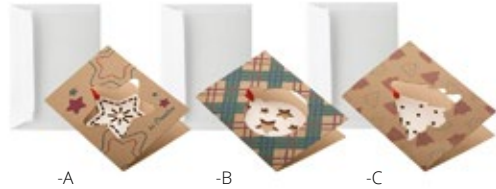

TreeCard Eco AP718645

Custom made kraft paper Christmas card with custom graphics on both sides, including Christmas tree ornament in wood pulp board with red ribbon. Including C6 postal envelope. MOQ: 100 pcs. **Size:** 105x148x3 mm **Printing:** FP-DG(FC)